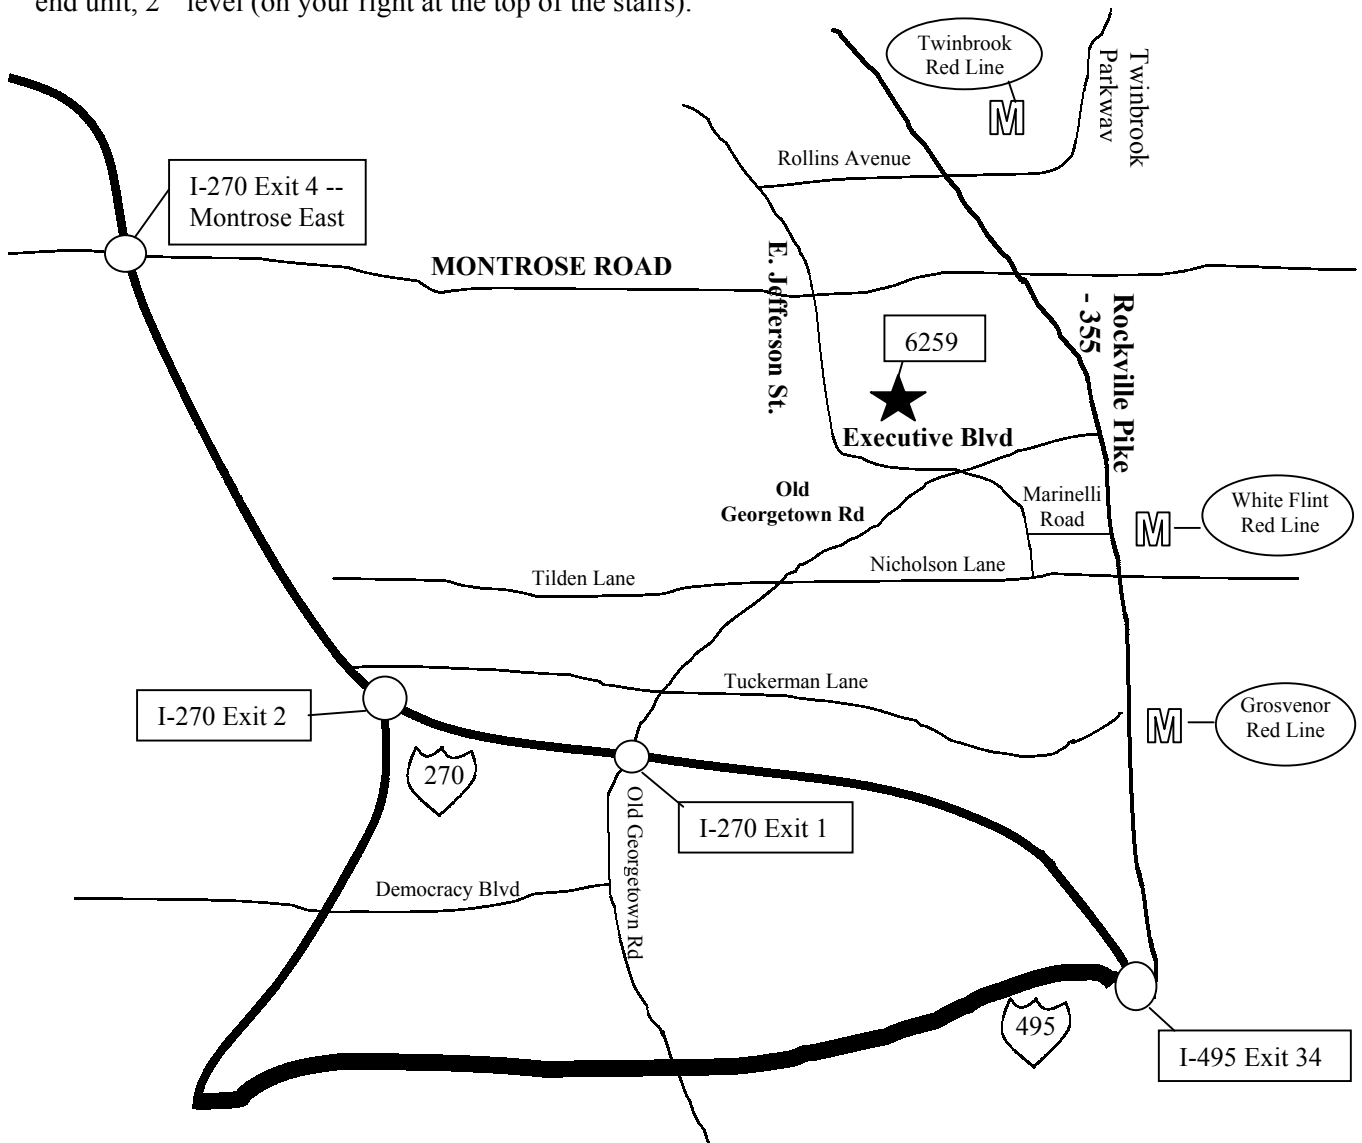

**Directions to  
Kidwell, Kent & Curran  
6259 Executive Boulevard  
Rockville, Maryland 20852**

South on **Rockville Pike**, take a **right** turn onto **Old Georgetown Road**, turn **right** on Executive Boulevard. On the right side, past the **KAISER PERMANENTE** two level building, take an immediate **right** into **THE EXECUTIVE** Office Townhouse Complex. Go straight back to the northeast corner of the complex. We are located on the left side, end unit, 2<sup>nd</sup> level (on your right at the top of the stairs).

From **Interstate 270 – Montrose Road East** toward Rockville and make a **right** turn onto East Jefferson Street (street sign says “To Executive Boulevard”). Make the second **left** turn into **THE EXECUTIVE** Office Townhouse Complex. Turn **left** at the yield sign. We are located on the right side, end unit, 2<sup>nd</sup> level (on your left at the top of the stairs).

Heading north on **Old Georgetown Road**, turn **left** onto Executive Boulevard. On the right side, past **the KAISER PERMANENTE** two level building, take an immediate **right** into **THE EXECUTIVE** Office Townhouse Complex. Go straight back to the northeast corner of the complex. We are located on left side, end unit, 2<sup>nd</sup> level (on your right at the top of the stairs).

**Turn page OVER for a more DETAILED MAP  
of THE EXECUTIVE Office Townhouse Complex.**